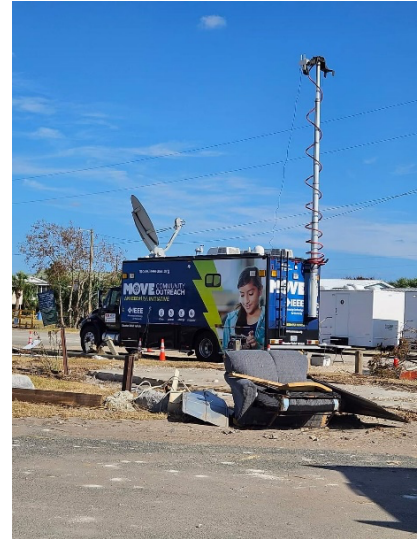

IEEE MOVE Volunteers Serve Up Disaster Relief for Hurricane Idalia

By Grayson Randall

The IEEE MOVE team was called by the American Red Cross to support efforts associated with Hurricane Idalia, that hit northern Florida at the end of August 2023. IEEE MOVE Volunteers Grayson Randall and Tim Forest arrived in Florida on September 30, 2023. They were assigned to Horseshoe Beach, where the town was hit with 16 feet of storm surge with 4 to 5 feet of chop on top. The team along with MOVE2 provided power and communications support to Red Cross, Federal Emergency Management Agency (FEMA), and residents of Horseshoe Beach Florida.

MOVE-2 providing assistance to Horseshoe Beach, FL

Damage caused by Hurricane Idalia

The team distributed power banks, supplied internet for FEMA assistance registration, supported the Red Cross, and provided many community residents with internet. The people there were so thankful for the assistance and were very kind to the MOVE volunteers. Many lost their homes and yet were smiling, working together to recover, and doing things for the volunteers. They brought so much food it was hard to eat it all. The town is turning on power where homes have been inspected to be safe. But many are waiting for issues to be resolved and are still homeless today. This is a beautiful rural town and it will be beautiful again soon.

MOVE-2 providing lighting for showers and restroom facilities for residents

IEEE SMC volunteer and past IEEE SMC Vice-President of Membership and Student Activities, Dr. Karen Panetta worked with the MOVE team through an NSF funded RAPID program to develop imaging technologies to help responders and the MOVE team to better see through adverse weather conditions and help identify victims or hazards in disaster affected areas of operation. IEEE SMC is a sponsor of the MOVE program and has been instrumental in engaging SMC volunteers and students in activities and outreach initiatives.